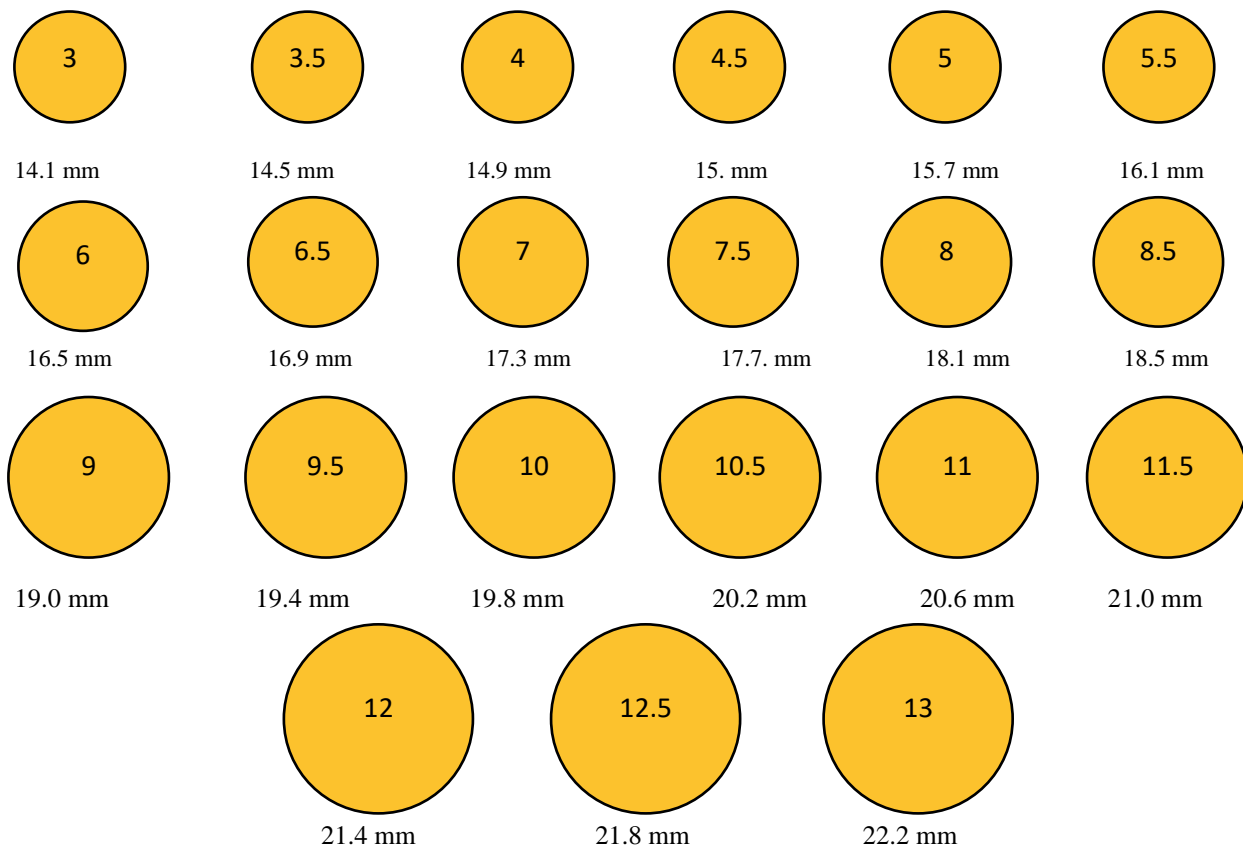

مقاس فلورايت	محيط الاسوارة بال مم	محيط الاسوارة بال سم
XS	46*40 mm	13-14 cm
S	50*45 mm	14-15 cm
M	55*50 mm	15-16 cm
L	60*55 mm	16-17 cm

للمزيد من الاستفسارات يرجى التواصل مع خدمة العملاء على البريد الالكتروني info@fluorite.sa

*يرجى اعتماد هذا النموذج كدليل لاختيار المقاس المناسب لك

FLUORITE
Saudi Arabia

Ring Size Guide

Before measuring your bracelet, make sure this guide is printed in US letter size and scaled to 100%.

How to determine your ring size with an existing ring

Find an existing ring that fits you well, then match your ring with one of the circles below. To find the correct size, match the circle with the inside edge of the chosen ring.

If your optimal fit falls between two sizes, we recommend choosing the larger size for a more comfortable fit

If your optimal fit falls between two sizes, we recommend choosing the larger size for a more comfortable fit.

FLUORITE SIZE	DIMENSION OF BANGLE	DIMENSION OF BANGLE IN CM
XS	46*40 mm	13-14 cm
S	50*45 mm	14-15 cm
M	55*50 mm	15-16 cm
L	60*55 mm	16-17 cm